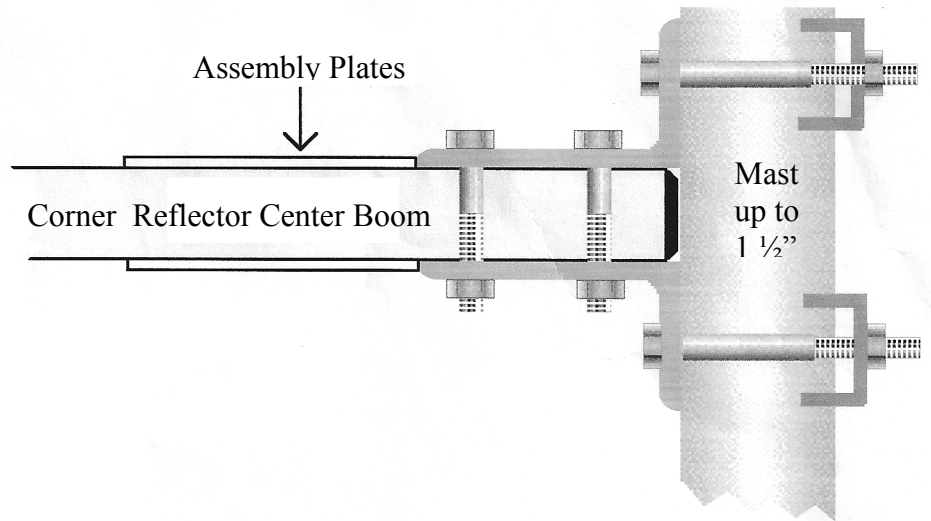

Model

M/B

Mounting Bracket

We don't invent antennas.
We simply build them better.

Will mount any antenna with a 1" square boom.

Center or End Mount, Vertical or Horizontal without drilling holes in the boom.

This is the mounting bracket that is supplied with all Corner Reflector antennas.

Recommended for the Arrow Solid Element Yagis.

Constructed of all aluminum brackets with 8 stainless steel bolts, nuts & lock washers.