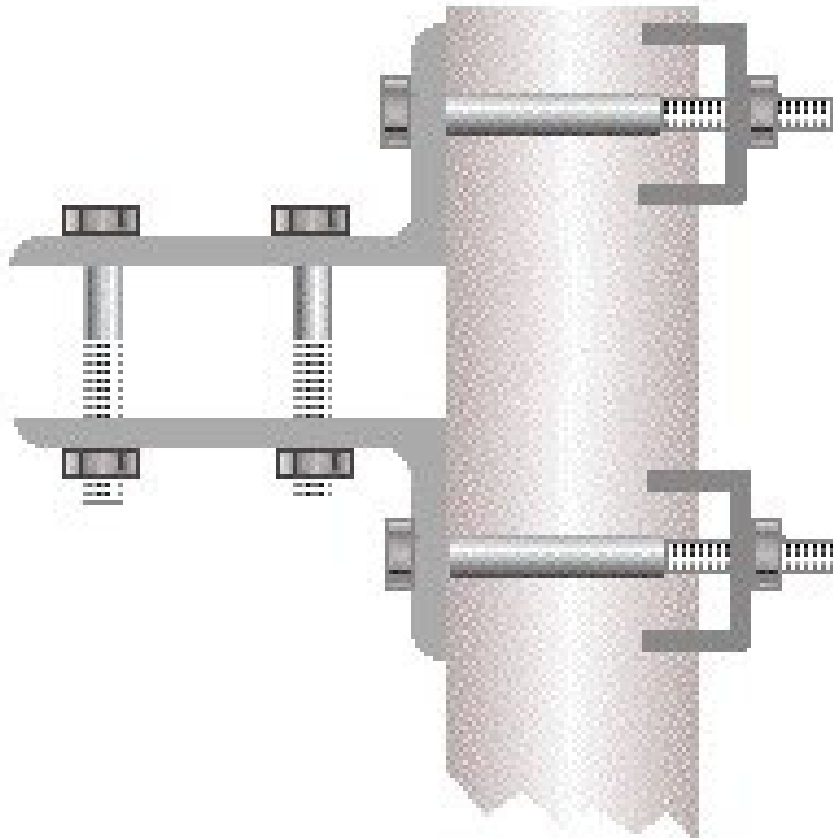

← Arrow Antenna →

911 E. Fox Farm Rd. #2
Cheyenne, WY 82007

ArrowAntennas.com
Simply the Best

(307) 222-4712
info@arrowantennas.com

Mounting Bracket for Antennas with 1" Square Booms.

For Masts up to 1 ½".

Model

M/B

Mounting Bracket

We don't invent antennas.
We simply build them better.

Will mount any antenna with a 1" square boom.

Center or End Mount, Vertical or Horizontal without drilling holes in the boom.

This is the mounting bracket that is supplied with all Corner Reflector antennas.

Recommended for the Arrow Solid Element Yagis.

Constructed of all aluminum brackets with 8 stainless steel bolts, nuts & lock washers.

To end mount a VHF beam, use the center hole of the angle brackets to slide over the reflector element as shown.