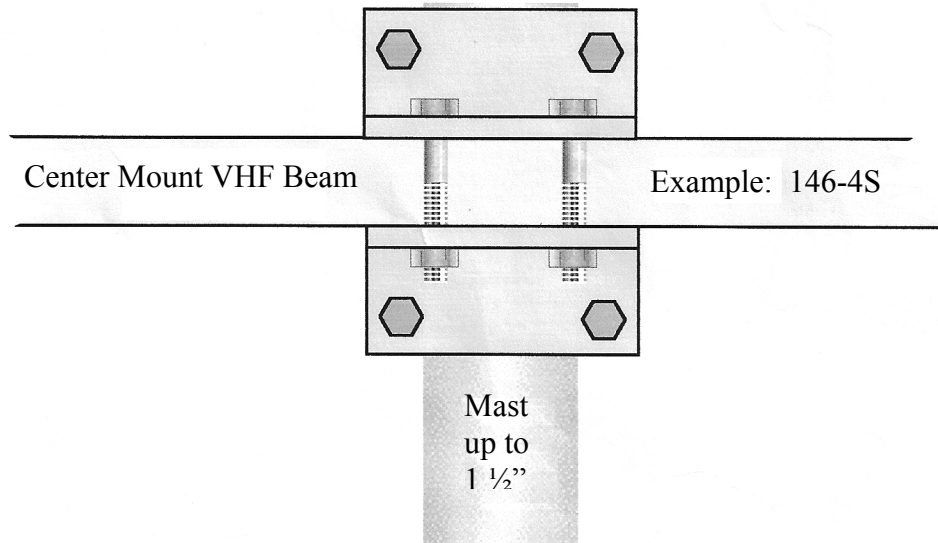

Model

M/B

Mounting Bracket

We don't invent antennas.
We simply build them better.

Will mount any antenna with a 1" square boom.

Center or End Mount, Vertical or Horizontal without drilling holes in the boom.

This is the mounting bracket that is supplied with all Corner Reflector antennas.

Recommended for the Arrow Solid Element Yagis.

Constructed of all aluminum brackets with 8 stainless steel bolts, nuts & lock washers.